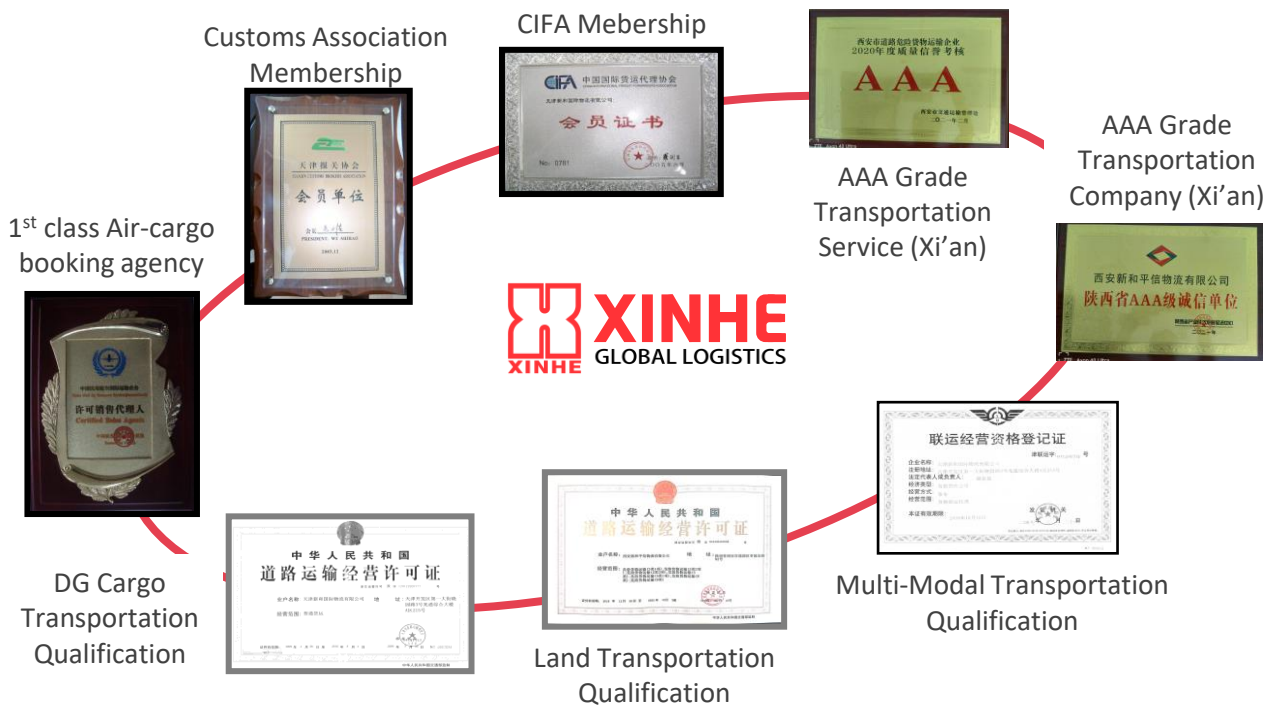

QUALIFICATIONS AND AWARDS