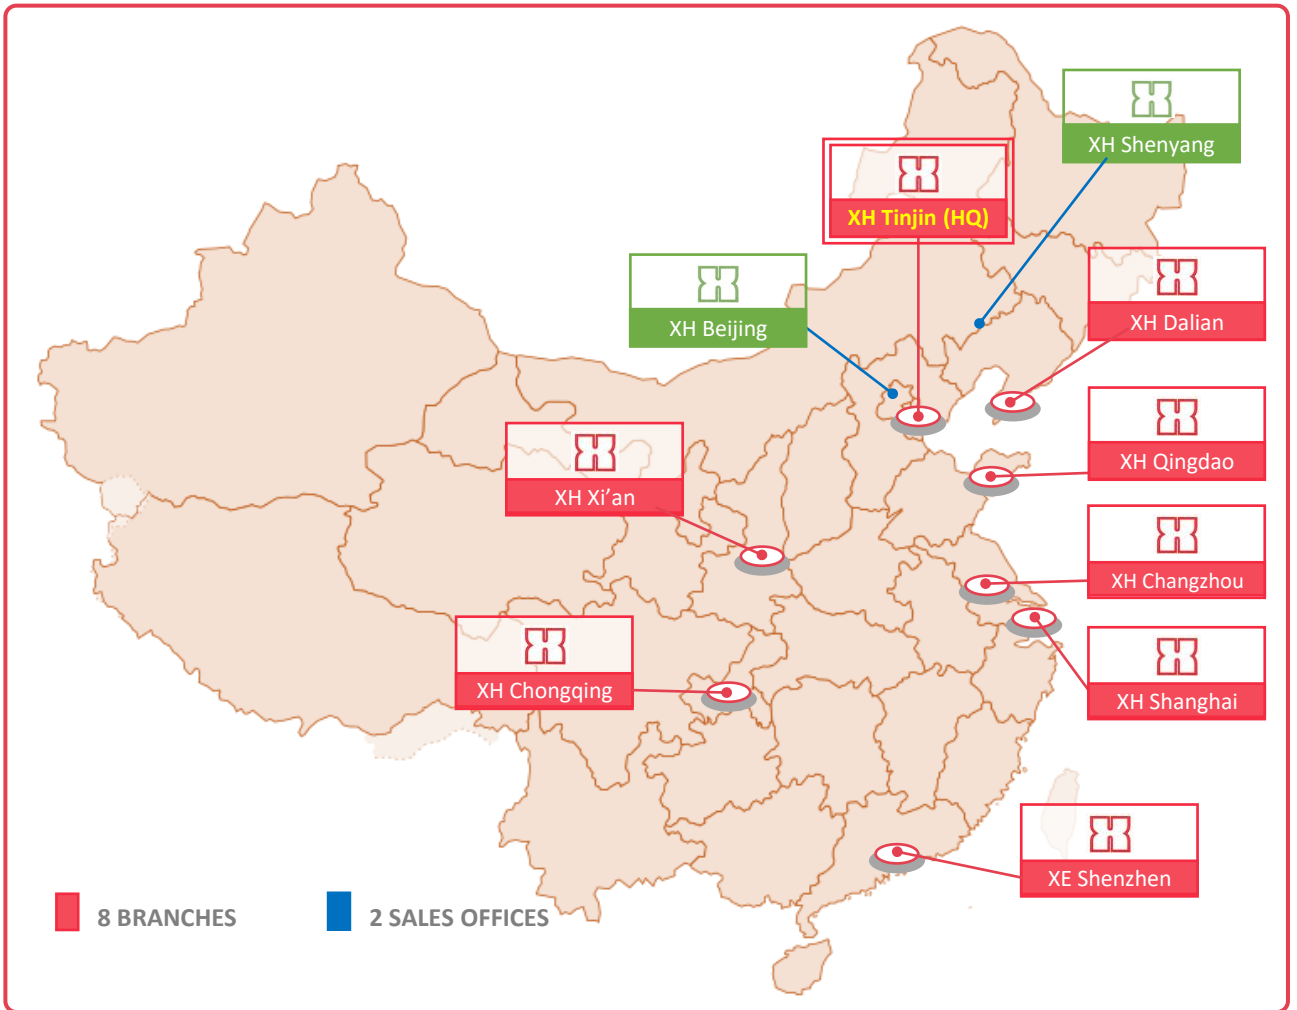

Warehouse (m<sup>2</sup>)

**195+**

Vehicles

Customs

Own Customs Office

## BRANCH NETWORK

## ORGANIZATION

**XINHE GLOBAL LOGISTICS GROUP**  
CEO SAM KANG

**LOGISTICS BRNACH & SALES OFFICES**

XH Tinjin (HQ)	XH Dalian	XH Qingdao	XH Shanghai	XH Xi'an
XH Chongqing	XH Changzhou	XH Shenzhen	XH Beijing	XH Shenyang