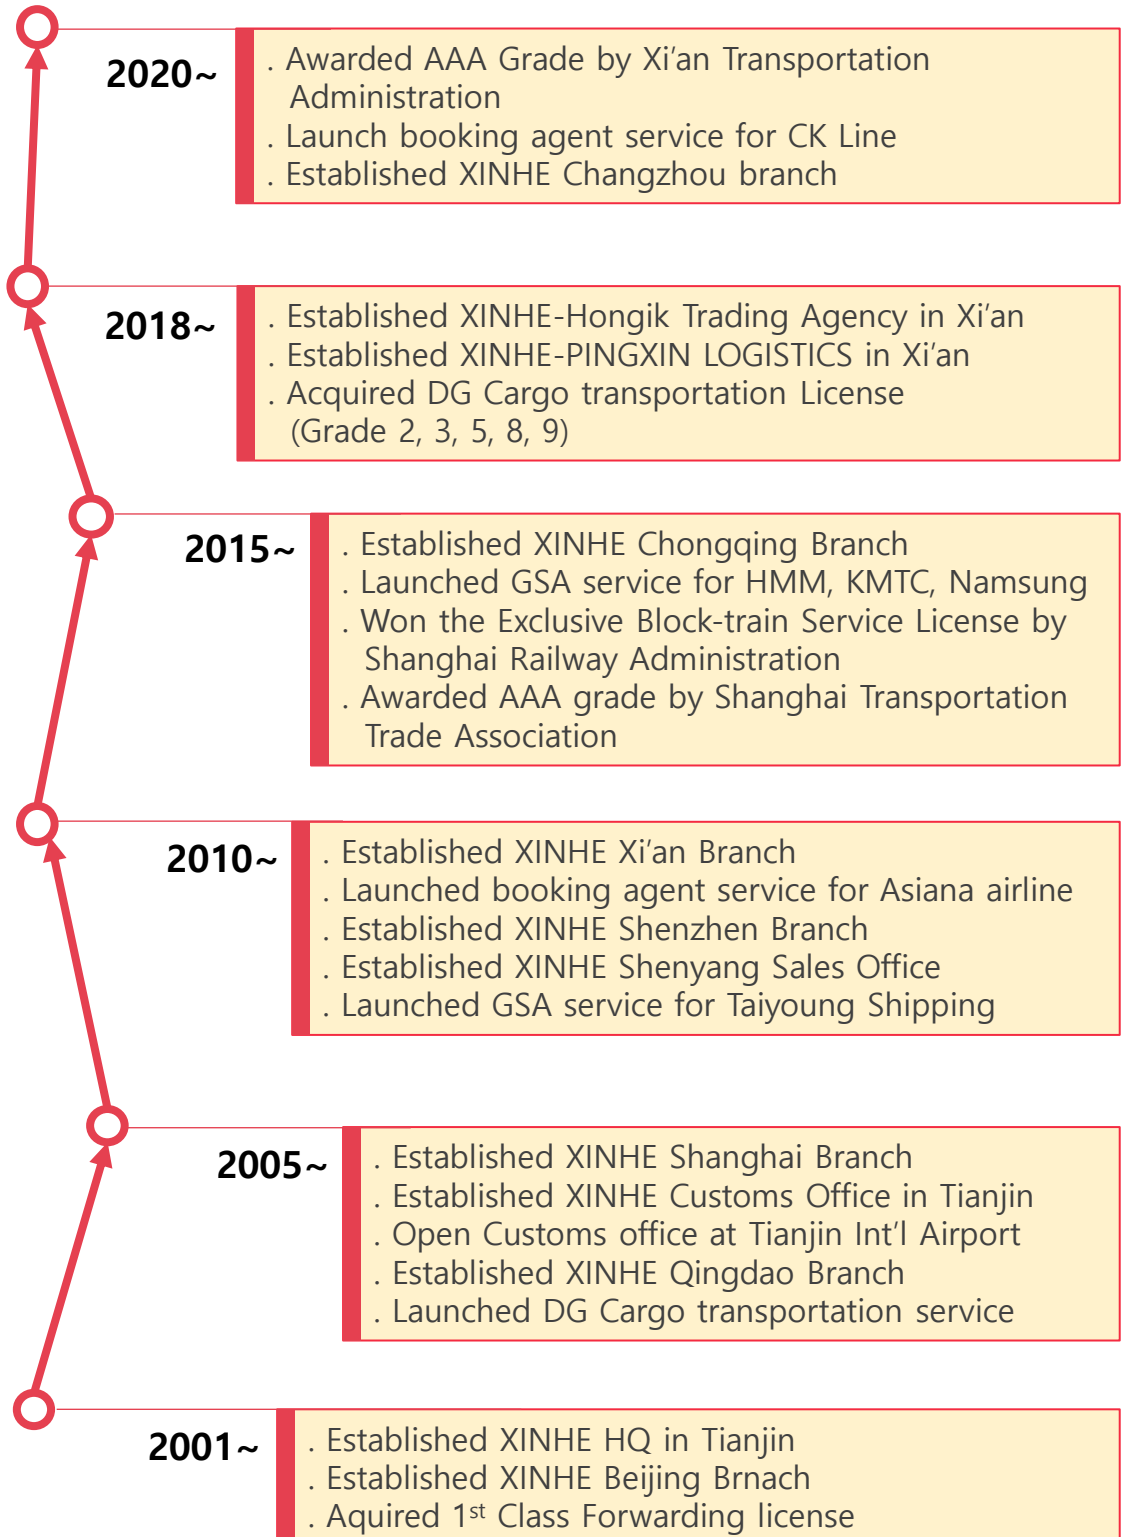

1. GENERAL

HISTORY Since the foundation in 2001, XINHE Global Logistics has never stopped its progress in capability and expansion of its business areas to be the special logistics solution provider.